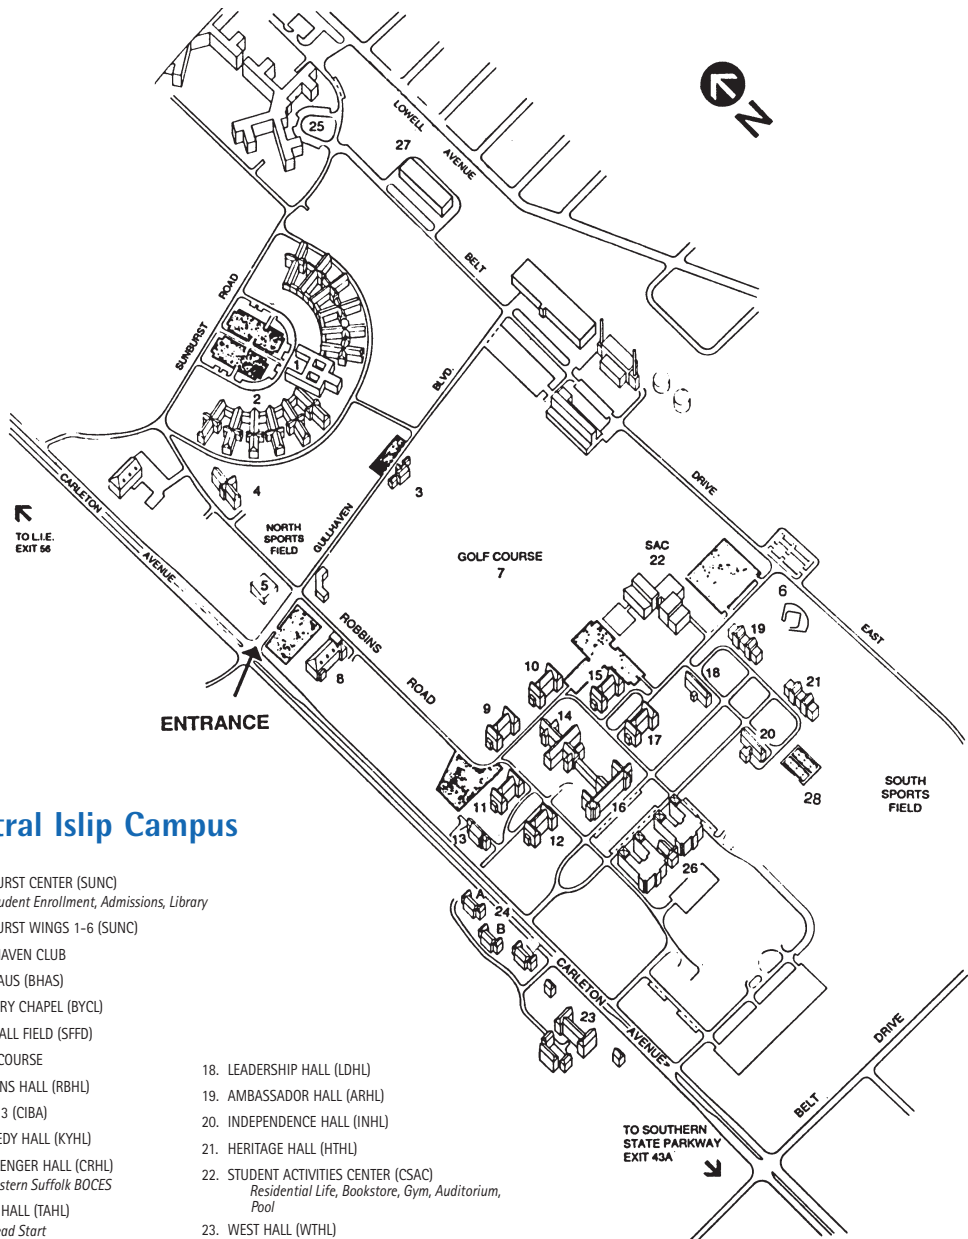

Central Islip Campus Map

Central Islip Campus

1. SUNBURST CENTER (SUNC)
Student Enrollment, Admissions, Library
2. SUNBURST WINGS 1-6 (SUNC)
3. GULLHAVEN CLUB
4. BAUHAUS (BHAS)
5. BERKERY CHAPEL (BYCL)
6. SOFTBALL FIELD (SFFD)
7. GOLF COURSE
8. ROBBINS HALL (RBHL)
9. BLDG. 3 (CIBA)
10. KENNEDY HALL (KYHL)
11. CHALLENGER HALL (CRHL)
Eastern Suffolk BOCES
12. TESLA HALL (TAHL)
Head Start
13. MILLS HALL (MLHL)
CI Health Center - NYCOM
14. CULINARY ARTS CENTER (CULC)
STUDENT DINING HALL (CDIN)
15. KING HALL (KGHL)
16. BLDG. 66 (CIBC)
Safety, Facilities, Computer Labs
17. ACADEMY HALL (ACHL)
18. LEADERSHIP HALL (LDHL)
19. AMBASSADOR HALL (ARHL)
20. INDEPENDENCE HALL (INHL)
21. HERITAGE HALL (HTHL)
22. STUDENT ACTIVITIES CENTER (CSAC)
Residential Life, Bookstore, Gym, Auditorium, Pool
23. WEST HALL (WTHL)
24. COTTAGES
A: CARLETON GROUP (COTA)
25. BLDG. 127 (CIBE)
26. BLDG. 7 (CIBB)
27. MAIL ROOM (MLRM)
28. SPORTS PARKING (SSPK)
Main Gate to Field